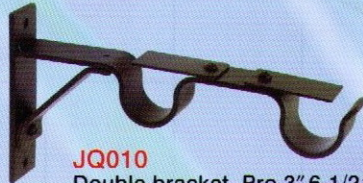

1" Wrought Iron - Flat Black and Rustica

FINIALS

JQ001 (knob)
3-1/8" W x 3-1/2" L

JQ002 (pineapple)
3" W x 5-1/4" L

JQ003 (leaf)
5-1/2" W x 5" L

JQ004 (fan)
4-1/8" W x 5" L

JQ005 (flame)
2-3/4" W x 6" L

JQ006 (scroll)
3-1/2" W x 5" L

JQ011 (ball)
2-1/2" W x 3-5/8" L

JQ012 (twist)
3" W x 4-3/4" L

JQ013 (square)
2-1/4" W x 2" L

JQ014 (flute)
2-1/8" W x 2" L

RODS

03

07

Available in 6ft, 8ft

BRACKETS

JQ009
Single bracket, Pro.3"

JQ009L
Single bracket, Pro.6-1/2"

JQ010
Double bracket, Pro.3", 6-1/2"

JQ009C
Center single support, Pro.3"

JQ010C
Center double support, Pro.3", 6-1/2"

JQ015
Ceiling bracket, Pro.2-1/4"