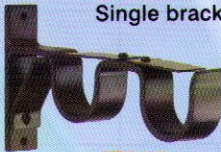

07

BRACKETS

JR009
Single bracket, Pro. 3"

JR009L
Single bracket, Pro. 6-1/2"

JR010
Double bracket, Pro. 3", 6-1/2"

JR009C
Center single support, Pro. 3"

JR009CL
Center single support, Pro. 6-1/2"

JR015
Ceiling bracket, Pro. 2-1/4"

RINGS

RBC-18-03
Steel ring w/eyelit
1/4" x 2" I.D.

RBC-18-07
Steel ring w/eyelit
1/4" x 2" I.D.

RBC-18C-03
Open C steel ring w/eyelit
1/4" x 2" I.D.

RBC-18C-07
Open C steel ring w/eyelit
1/4" x 2" I.D.

OTHER ACCESSORIES