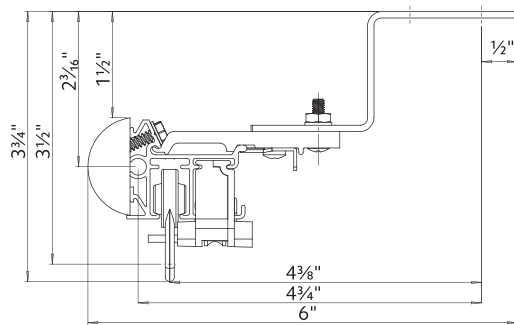

USING 94130xxx and 1796061

1 3/8" CEILING MOUNT