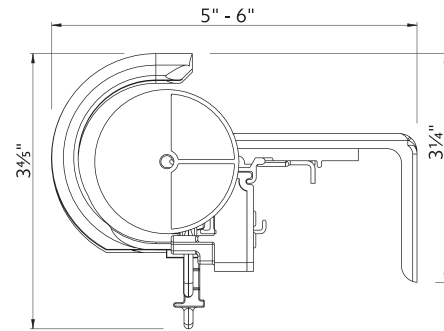

2" WALL MOUNT