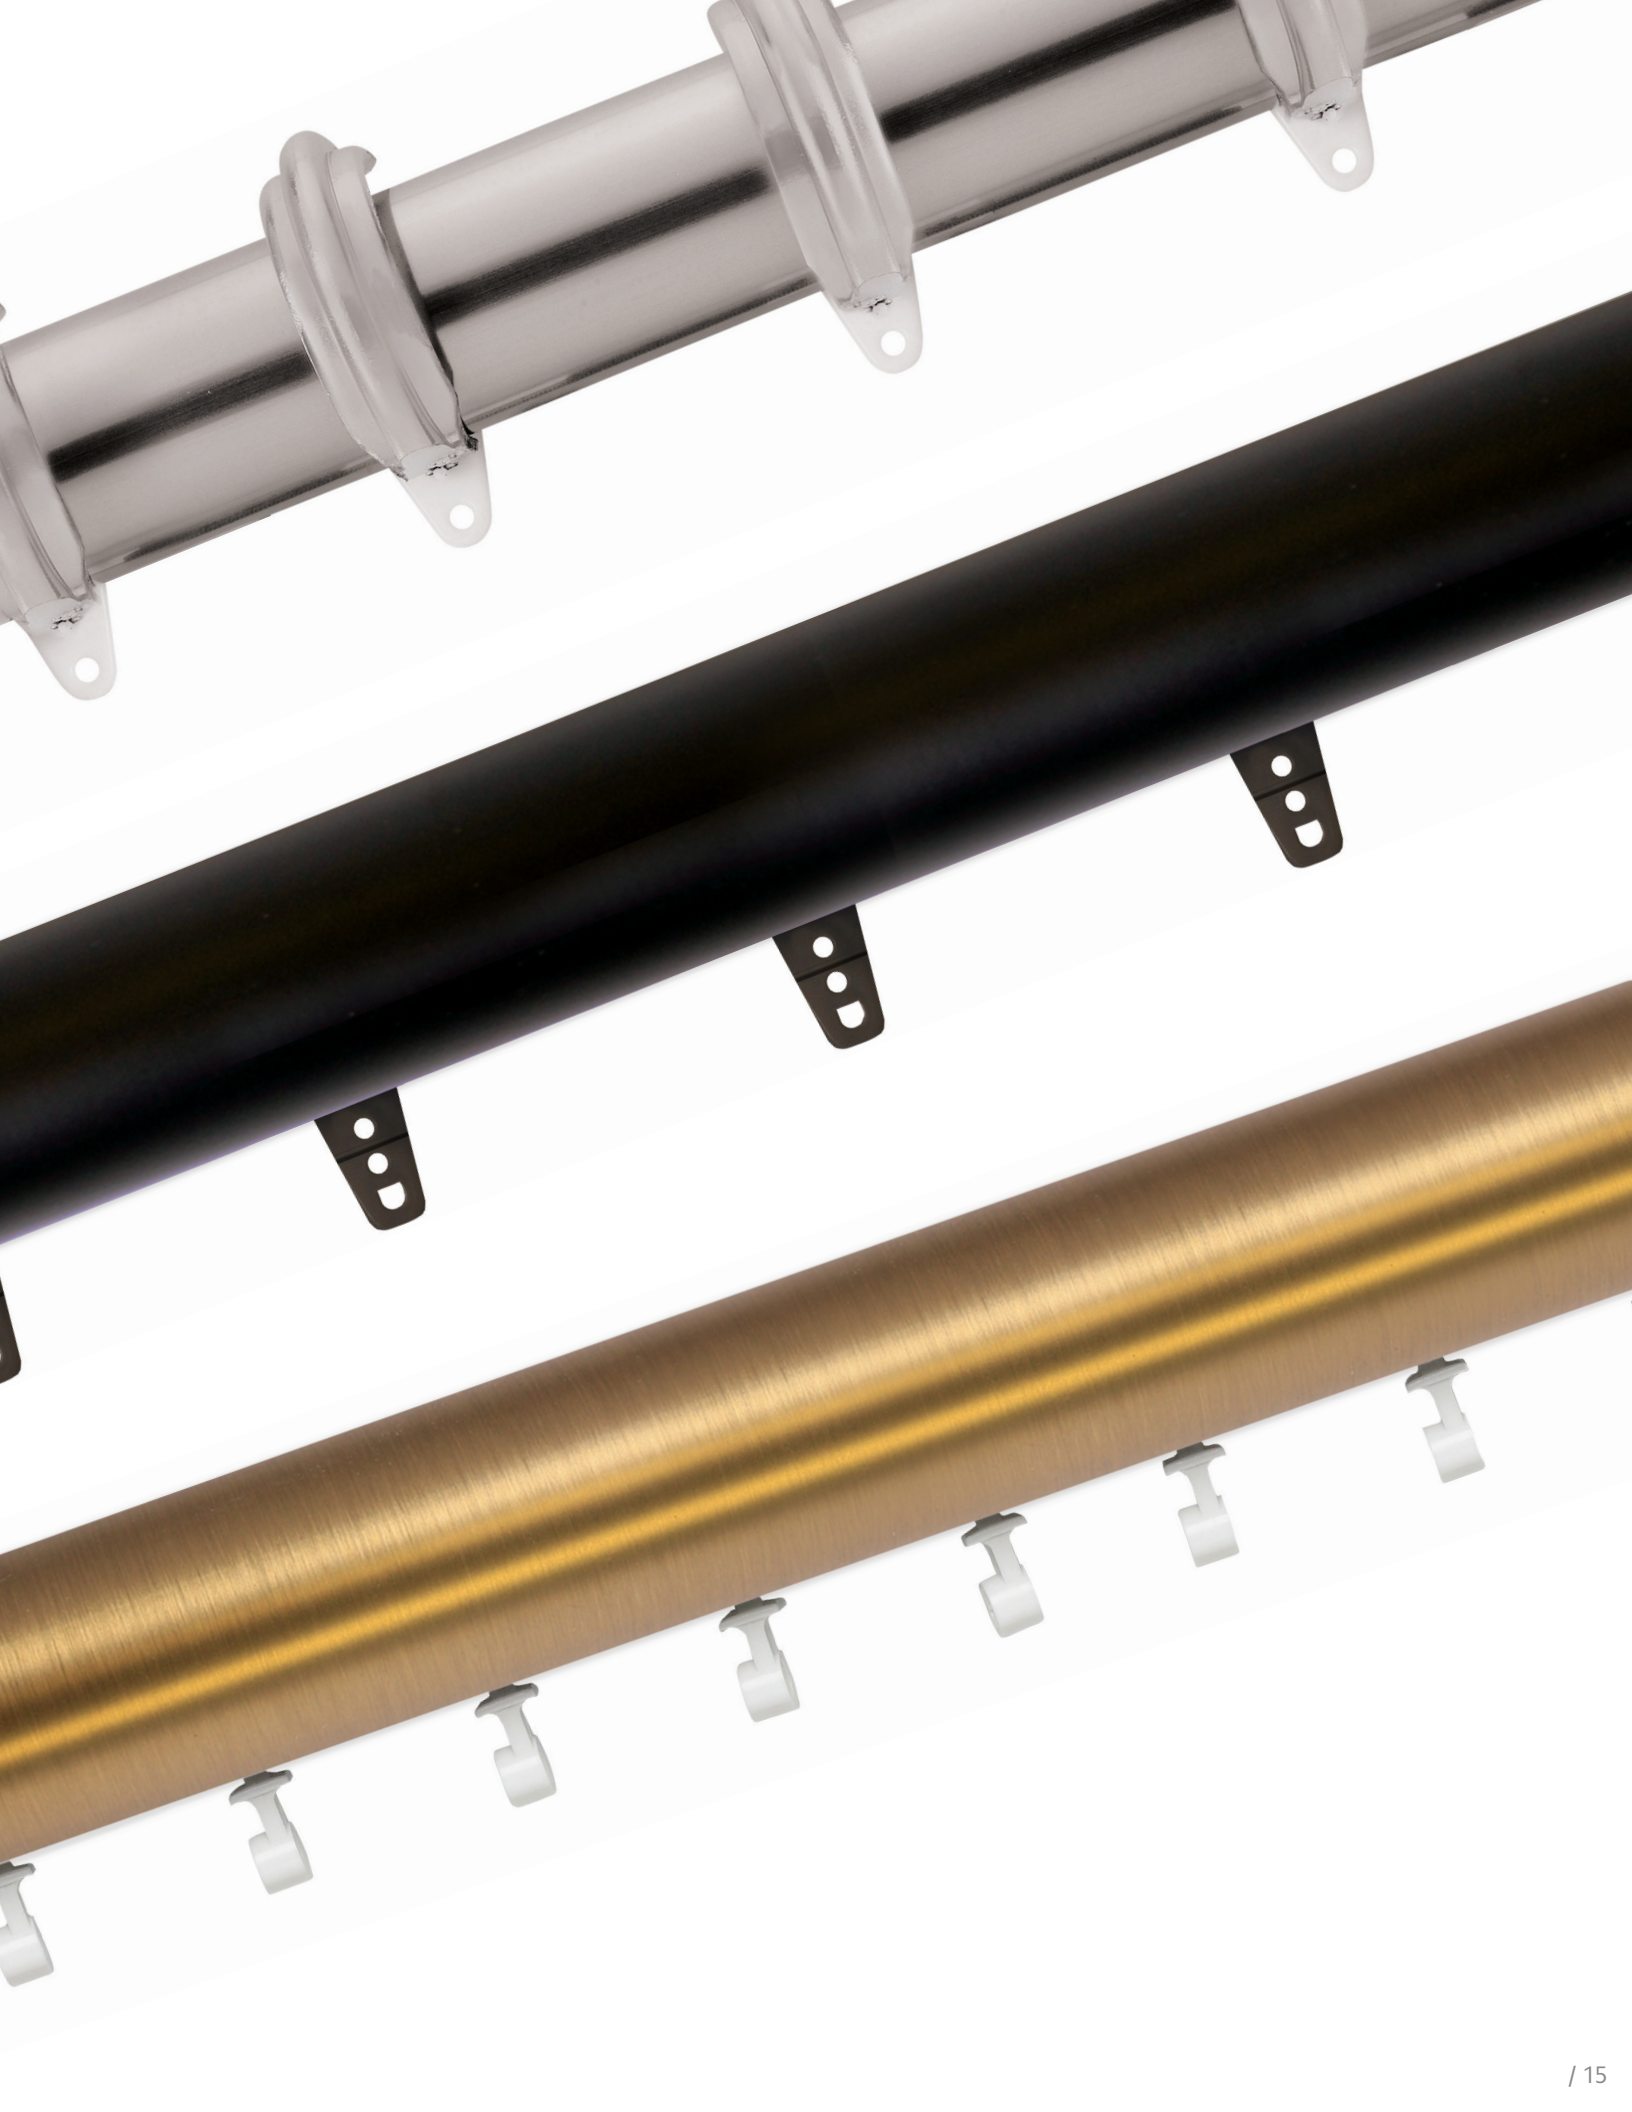

### DESIGNER METALS™ 2" ESTATE™ ROD WITH RIPPLEFOLD™

Gilded Bronze shown.

Custom sizes only.

Available in all colors.

*Select finishes are color coordinated.*

*Refer to price guide for details.*

ESTATE™