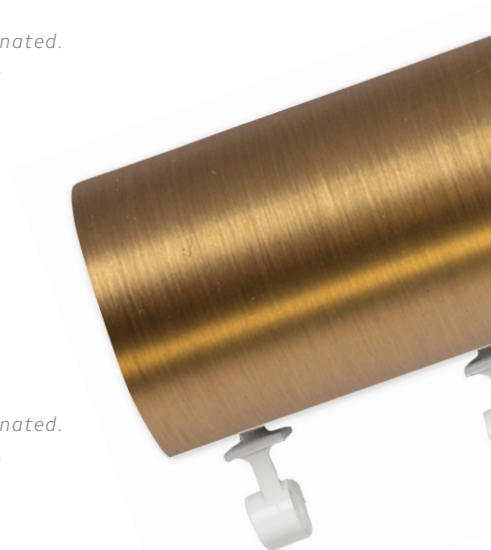

### DESIGNER METALS™ 2" ESTATE™ ROD WITH RIPPLEFOLD™

Gilded Bronze shown.

Custom sizes only.

Available in all colors.

*Select finishes are color coordinated.*

*Refer to price guide for details.*

ESTATE™