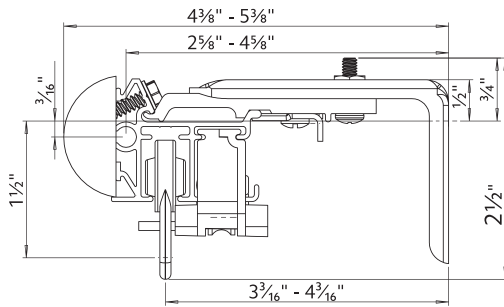

MOUNTING OPTIONS

Bracket Spacing

Place bracket at each end, place next bracket a maximum of 24" from first, then place remaining brackets at 48" intervals over the remainder of the track. Spacing may need to be shortened for heavier draperies. All mounting options are compatible with our Briza™ Motorization.

USING 94129061, 1856973, 1856978 or 1857324

1 3/8" WALL MOUNT